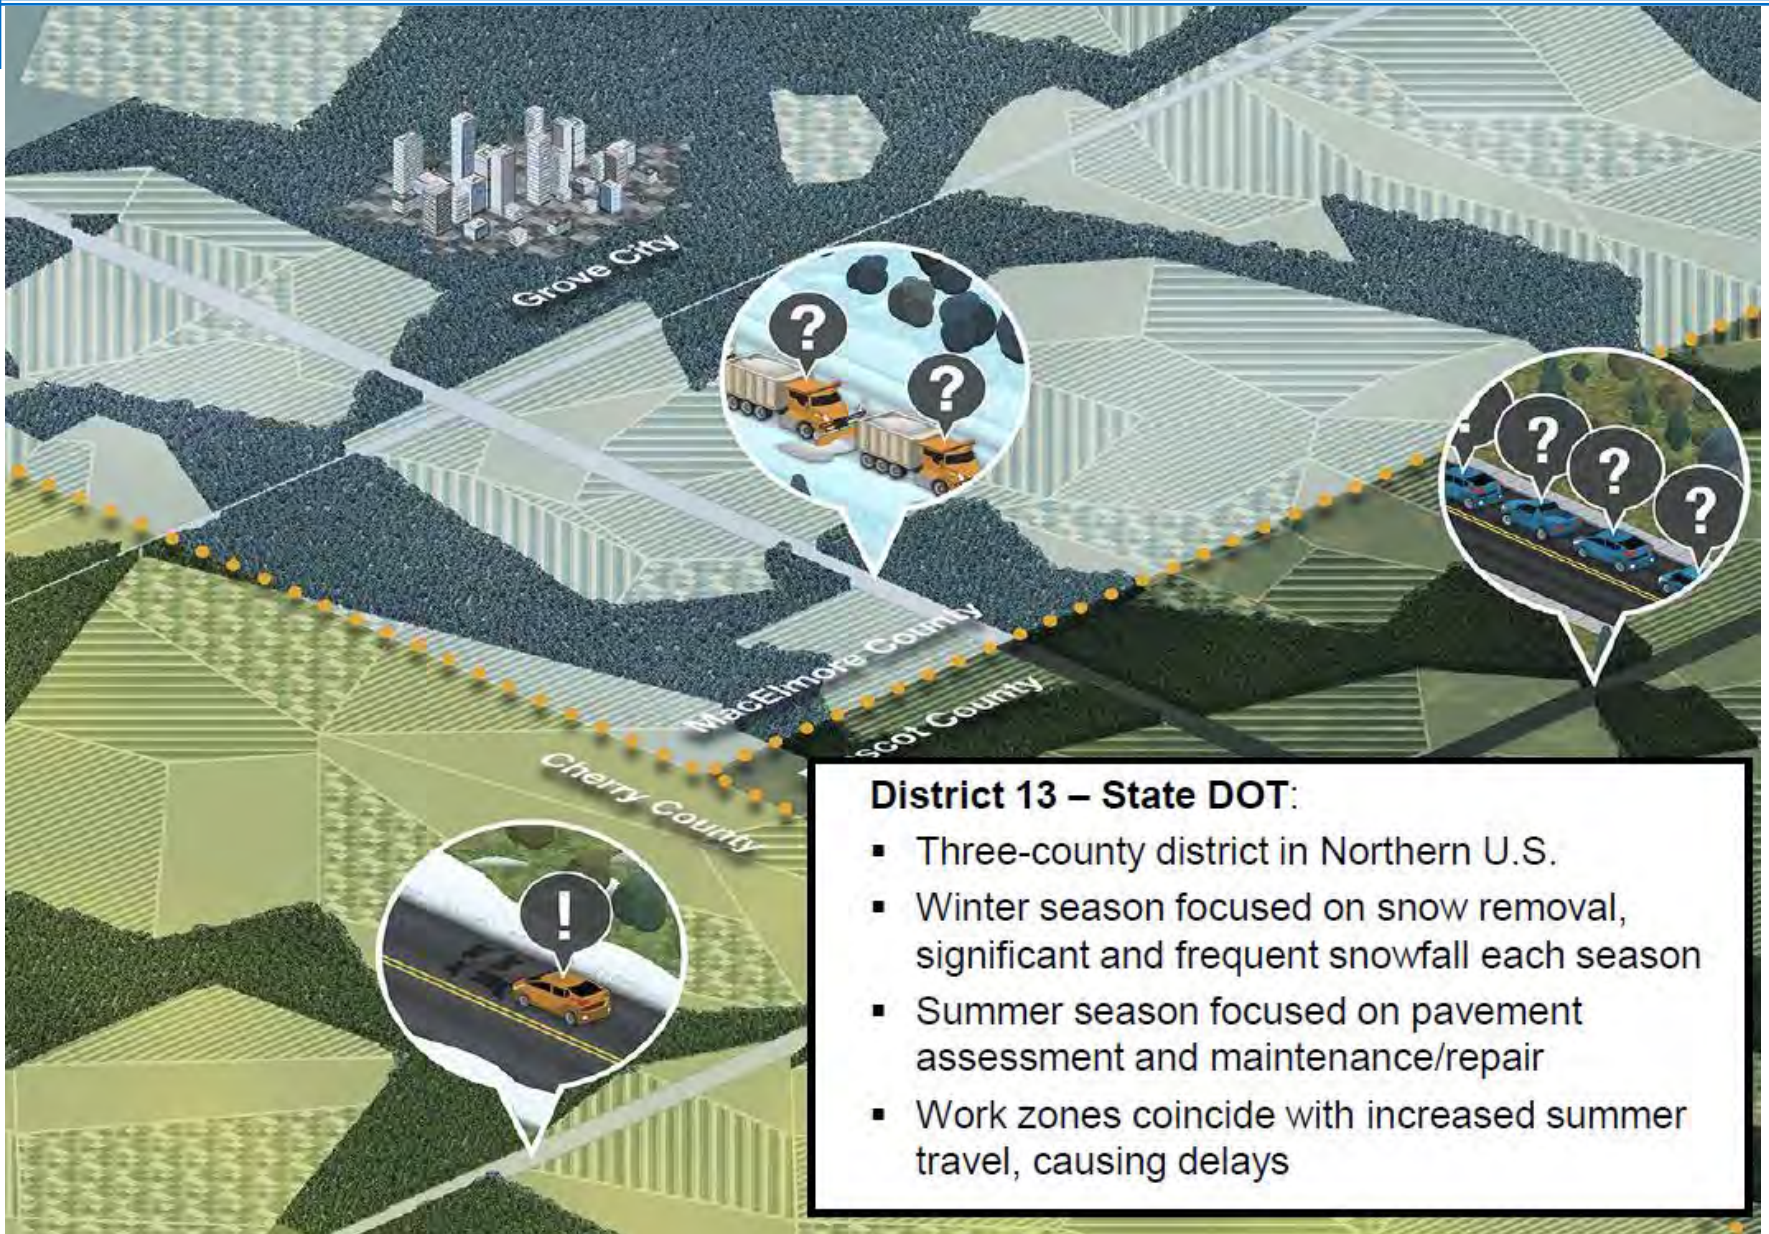

District 13 Operations : 問題点

District 13 – State DOT:

- Three-county district in Northern U.S.
- Winter season focused on snow removal, significant and frequent snowfall each season
- Summer season focused on pavement assessment and maintenance/repair
- Work zones coincide with increased summer travel, causing delays

District 13 Operations : 解決案