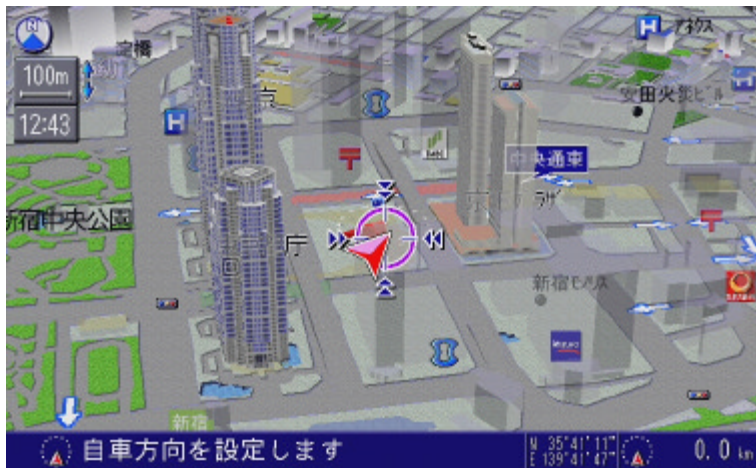

高速 高精細描画技術

65,000色描画事例

Normal Guide Map

Super Live View

Driving Virtual City Map

3D Highway Entrance Guidance

D-GPS Car Navigation (improved location accuracy)

Independent Navigation (direction sensor + distance sensor)
Map Matching (speed correction + curve distance correction)
Wireless Navigation (GPS D-GPS)