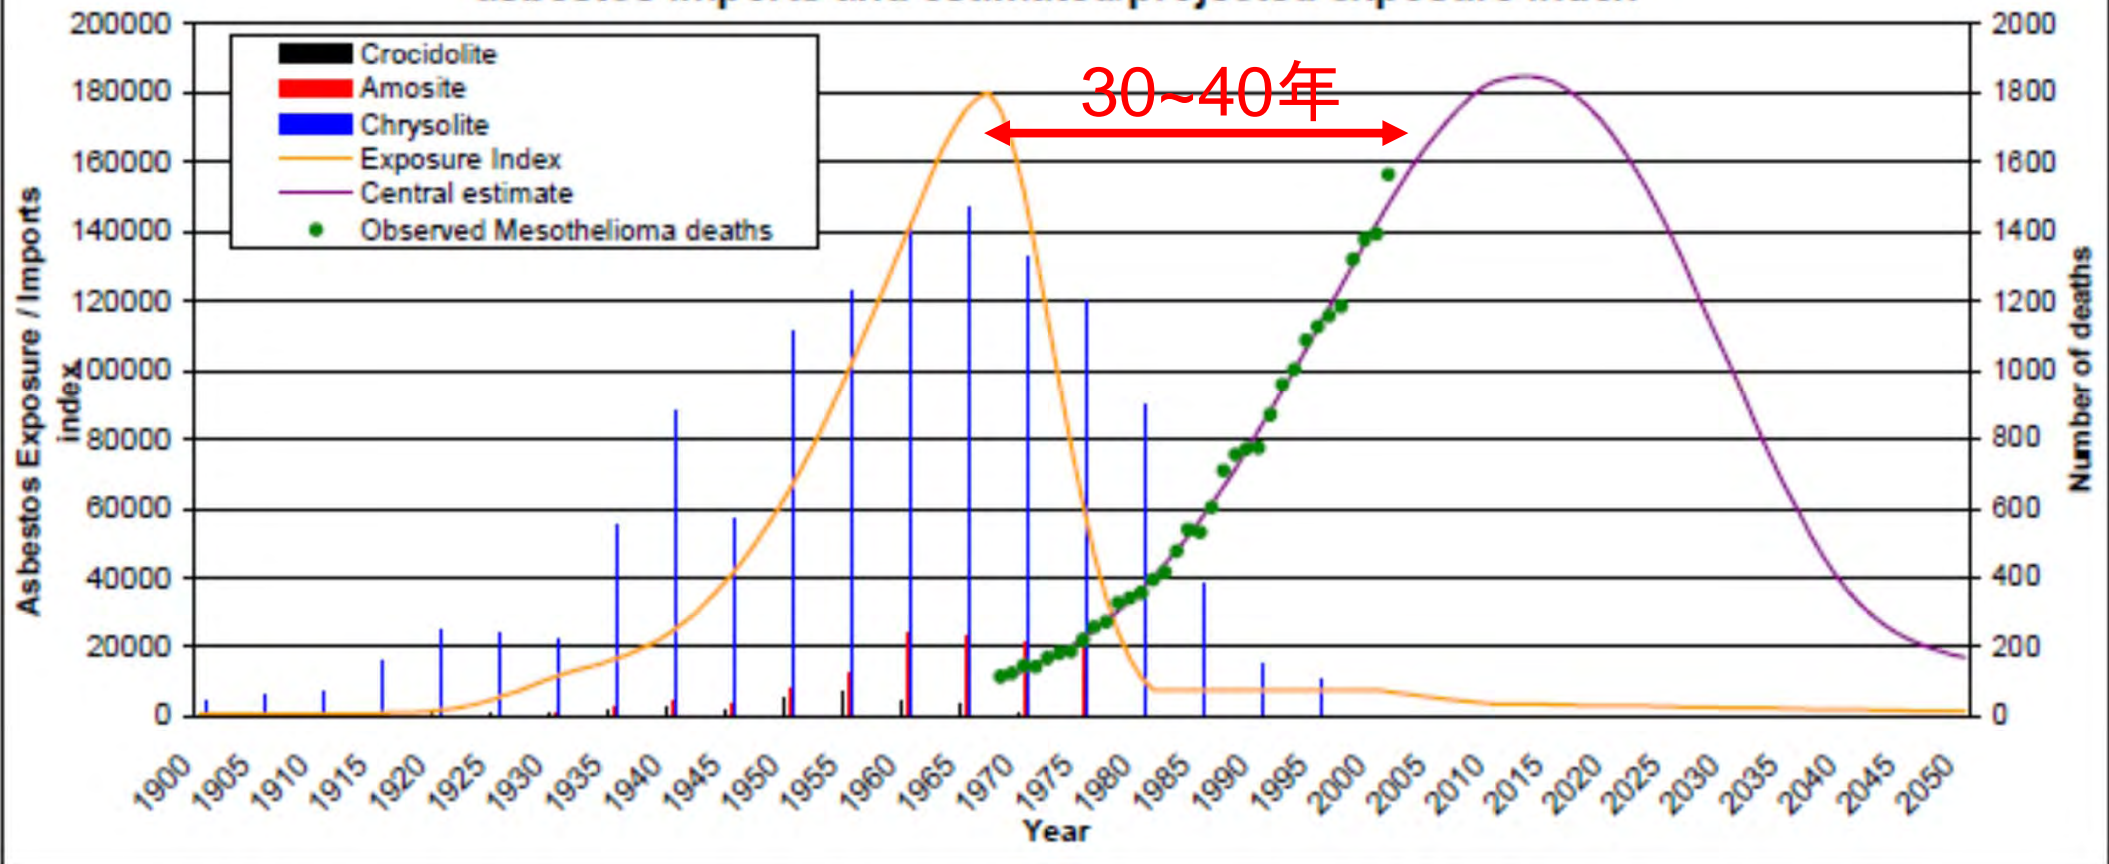

Mesothelioma observed and fitted/projected deaths among males aged 20-89, asbestos imports and estimated/projected exposure index

Mesothelioma observed and fitted/projected deaths among males aged 20-89, asbestos imports and estimated/projected exposure index