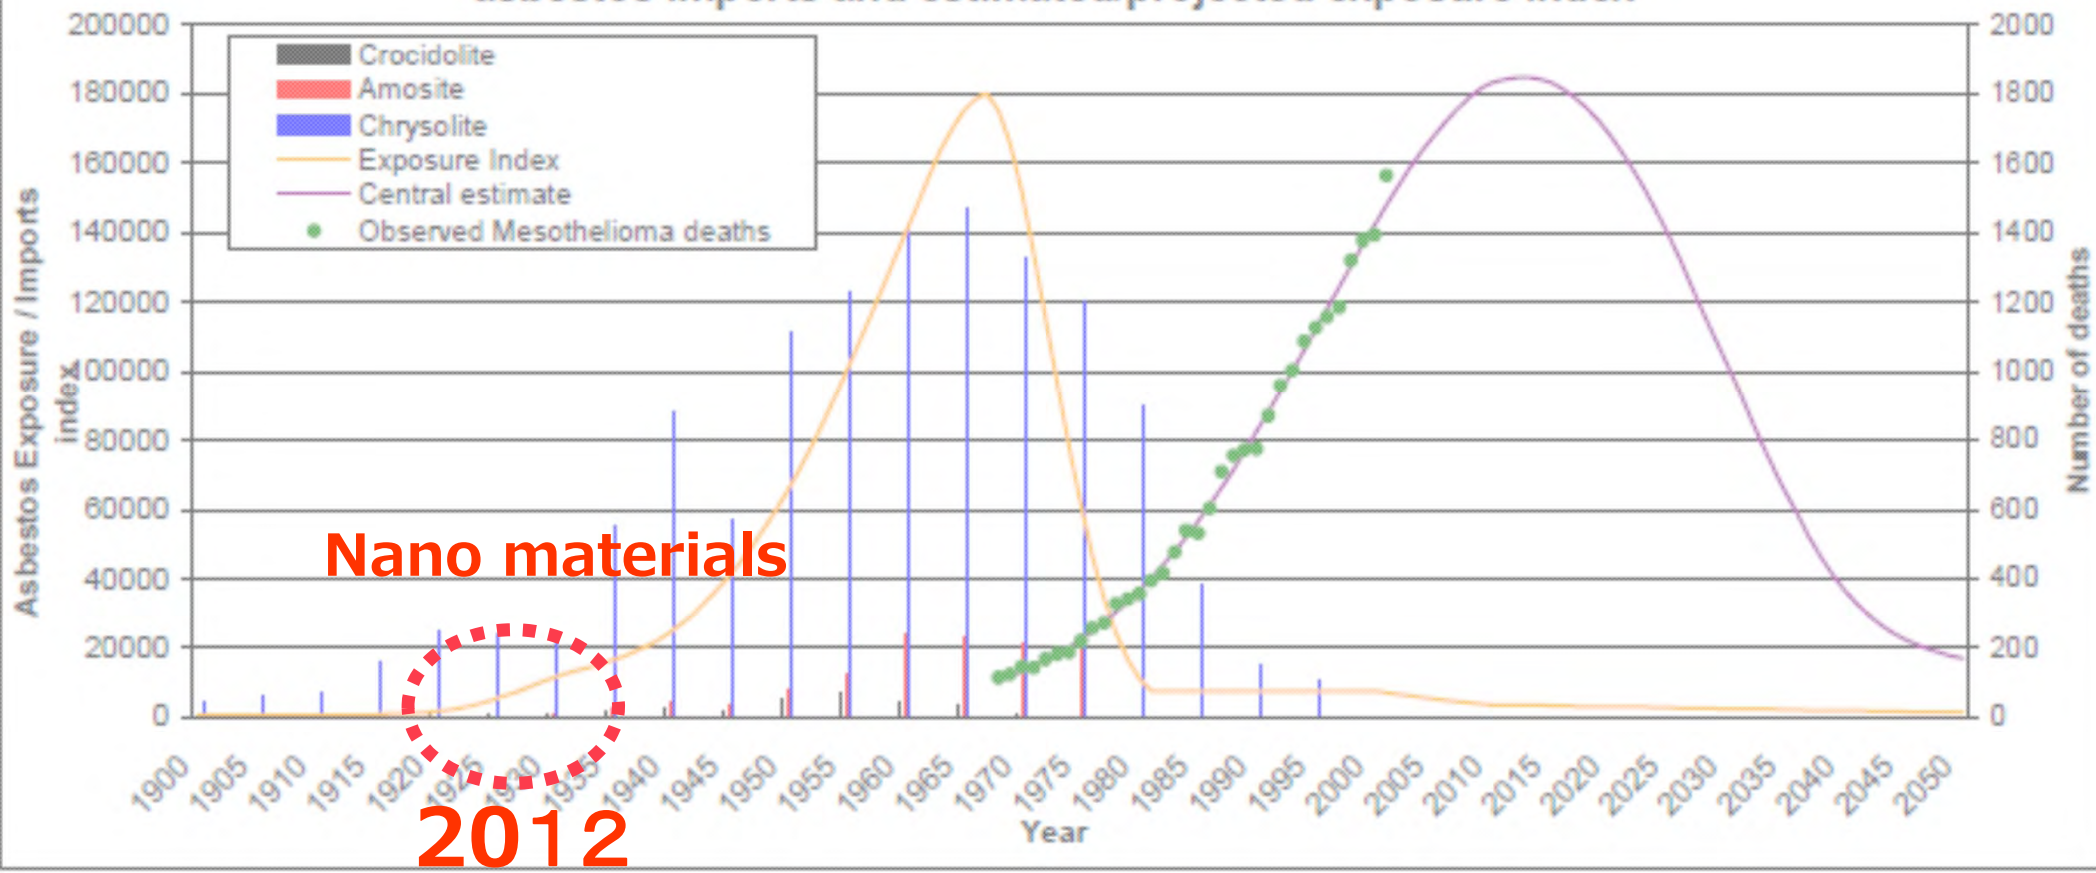

Mesothelioma observed and fitted/projected deaths among males aged 20-89, asbestos imports and estimated/projected exposure index

Mesothelioma observed and fitted/projected deaths among males aged 20-89, asbestos imports and estimated/projected exposure index

Nano materials

2012