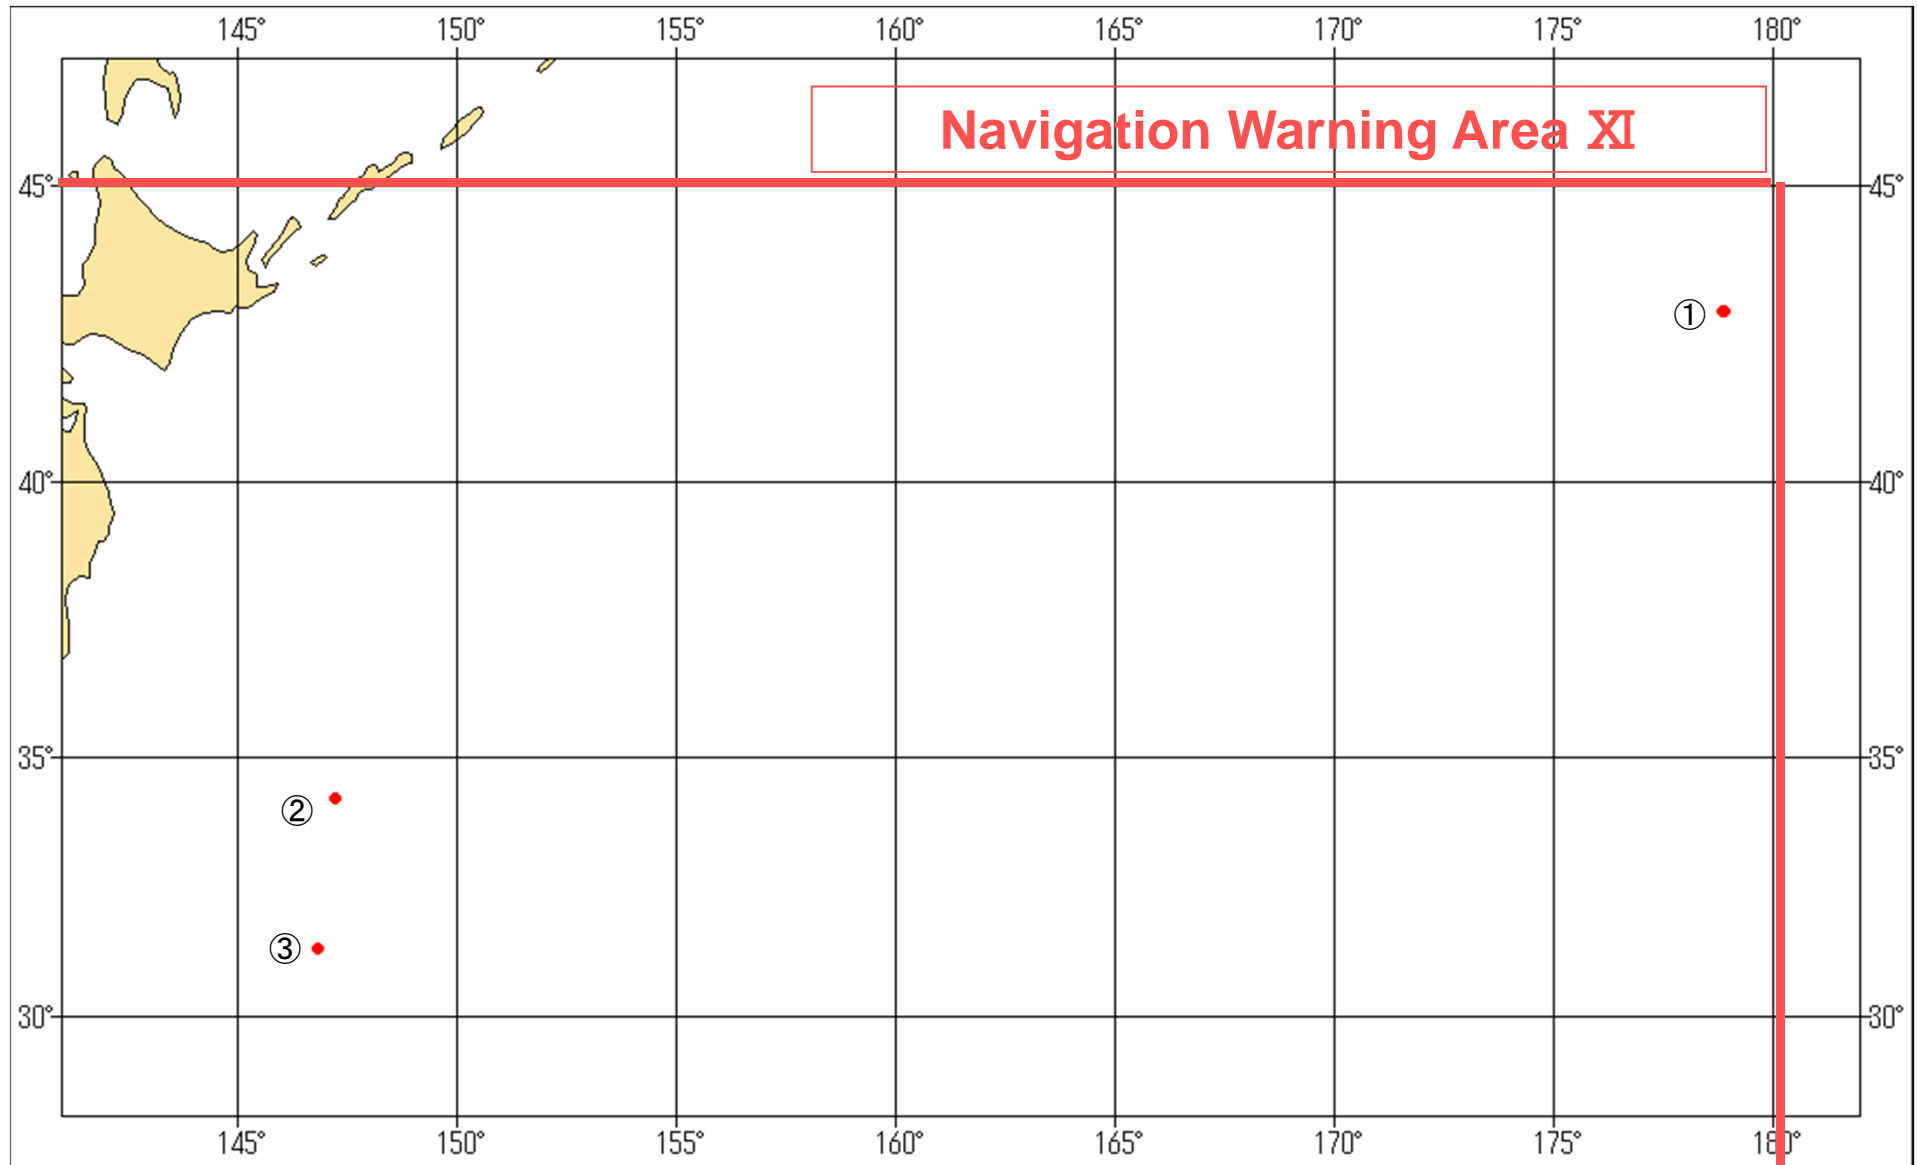

Marine debris information from NAVAREA XI Navigational Warnings

October 2011

Marine debris information from NAVAREA XI Navigational Warnings

October 2011

No.	Date and Time	Kind of drifting matters	Features	Status
①	16:21 Oct 15th 2011	A container	color:white	
②	12:49 Oct 21st 2011	A vessel	length: 5m, color (bottom): blue, color (body): white	capsized
③	8:50 Oct 23rd 2011	A vessel	length: about 6m, color (bottom): blue, color (body): white	capsized