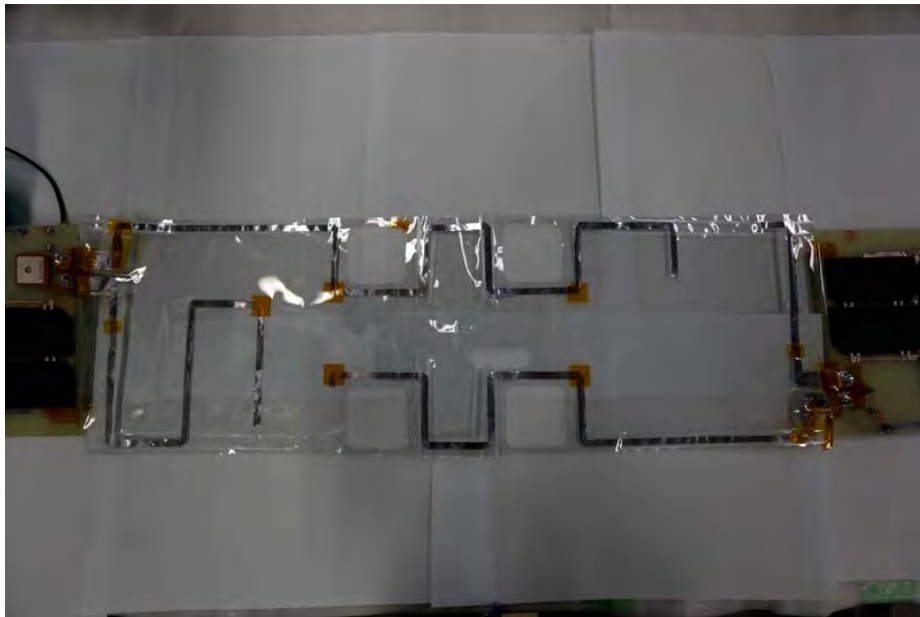

2013/11/22

香川衛星開発プロジェクト

アマチュア無線フィルムアンテナ

Antenna wire is mounted on film

Not easily tangle with tether

Non directivity

Attitude control for communication is not necessary

2013/11/22

香川衛星開発プロジェクト

A satellite with solar panels is shown in orbit above the Earth. The satellite is white with green solar panels and a yellow antenna. The Earth is visible in the background, showing blue oceans and white clouds. The text is overlaid on the satellite and Earth.