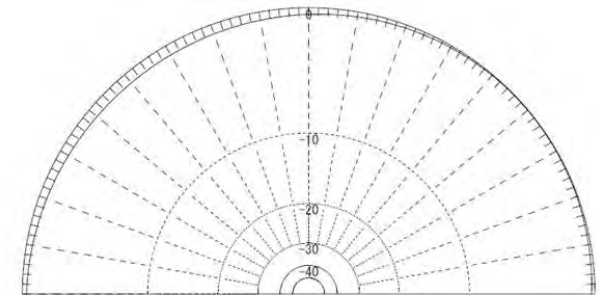

2013/11/22

香川衛星開発プロジェクト

アマチュア無線フィルムアンテナ

Antenna wire is mounted on film

Not easily tangle with tether

Non directivity

Attitude control for communication is not necessary

2013/11/22