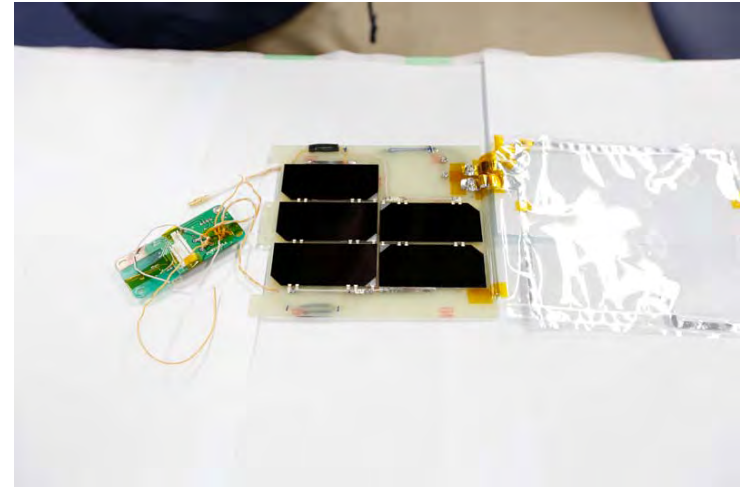

2013/11/22

香川衛星開発プロジェクト

アマチュア無線フィルムアンテナ

Antenna wire is mounted on film

Not easily tangle with tether

Non directivity

Attitude control for communication is not necessary

2013/11/22

香川衛星開発プロジェクト

A satellite with solar panels is shown in orbit above the Earth. The satellite is white with green solar panels and a yellow antenna. The Earth is visible in the background, showing blue oceans and white clouds. The text is overlaid on the satellite and Earth.