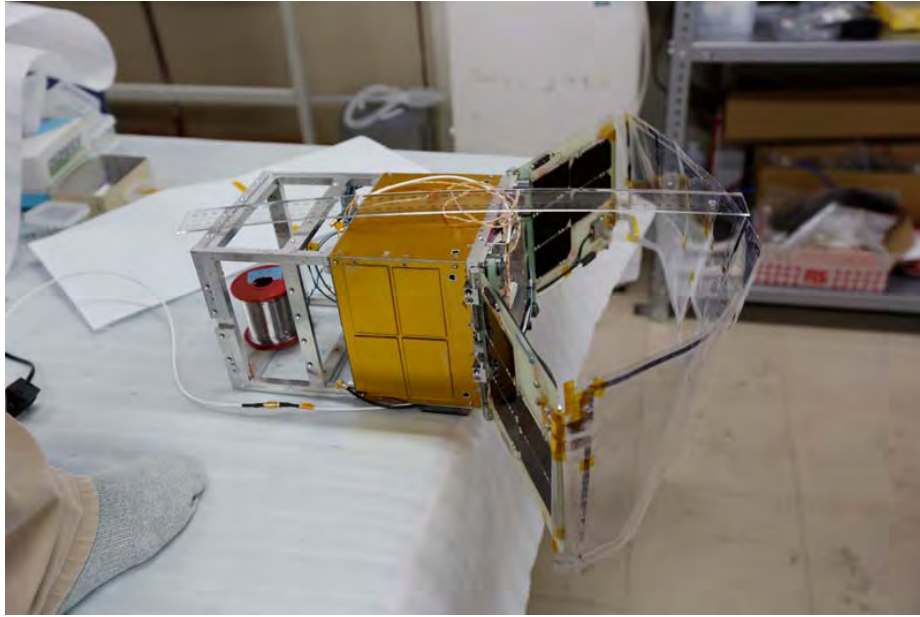

2013/11/22

香川衛星開発プロジェクト

アマチュア無線フィルムアンテナ

Antenna wire is mounted on film

Not easily tangle with tether

Non directivity

Attitude control for communication is not necessary

2013/11/22

香川衛星開発プロジェクト

A satellite with solar panels is shown in orbit above the Earth. The satellite is white with green solar panels and a yellow antenna. The Earth is visible in the background, showing blue oceans and white clouds. The text is overlaid on the satellite and Earth.