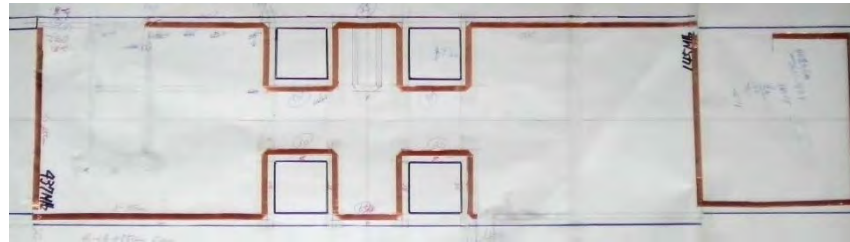

2013/11/22

香川衛星開発プロジェクト

アマチュア無線フィルムアンテナ

Antenna wire is mounted on film

Not easily tangle with tether

Non directivity

Attitude control for communication is not necessary

2013/11/22

香川衛星開発プロジェクト

A satellite with solar panels is shown in orbit above the Earth. The satellite is white with green solar panels and a yellow antenna. The Earth is visible in the background, showing blue oceans and white clouds. The text is overlaid on the satellite and Earth.