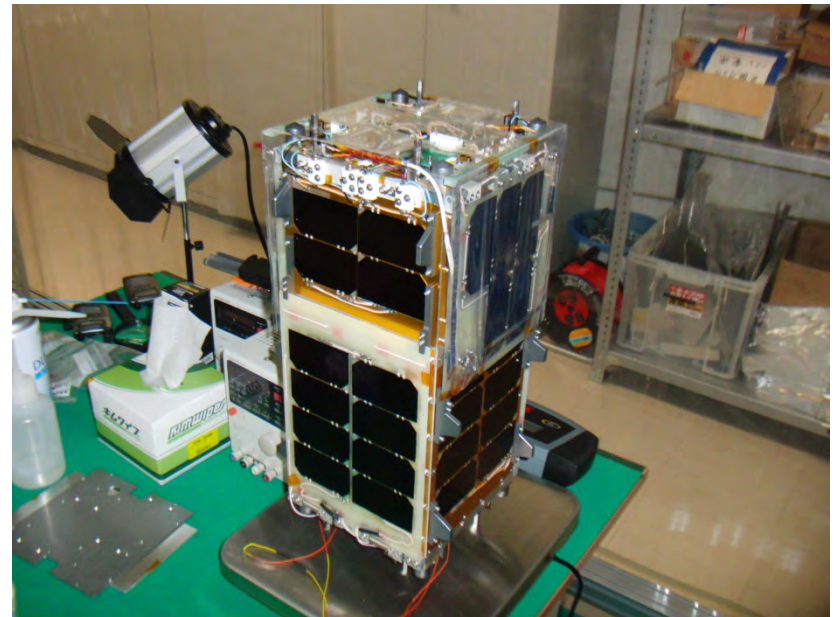

2013/11/22

香川衛星開発プロジェクト

アマチュア無線フィルムアンテナ

Antenna wire is mounted on film

Not easily tangle with tether

Non directivity

Attitude control for communication is not necessary

2013/11/22

香川衛星開発プロジェクト

A satellite with solar panels is shown in orbit above the Earth. The satellite is white with green solar panels and a yellow antenna. The Earth is visible in the background, showing blue oceans and white clouds. The text is overlaid on the satellite and Earth.